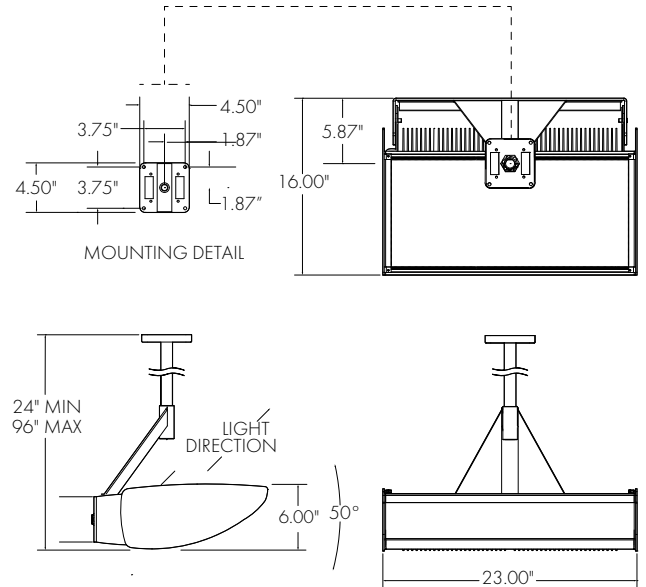

D2 - PENDANT SINGLE FIXTURE (PN)