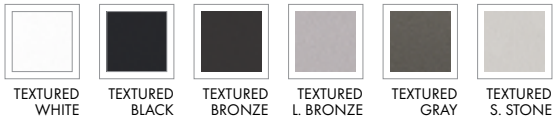

STANDARD FINISHES